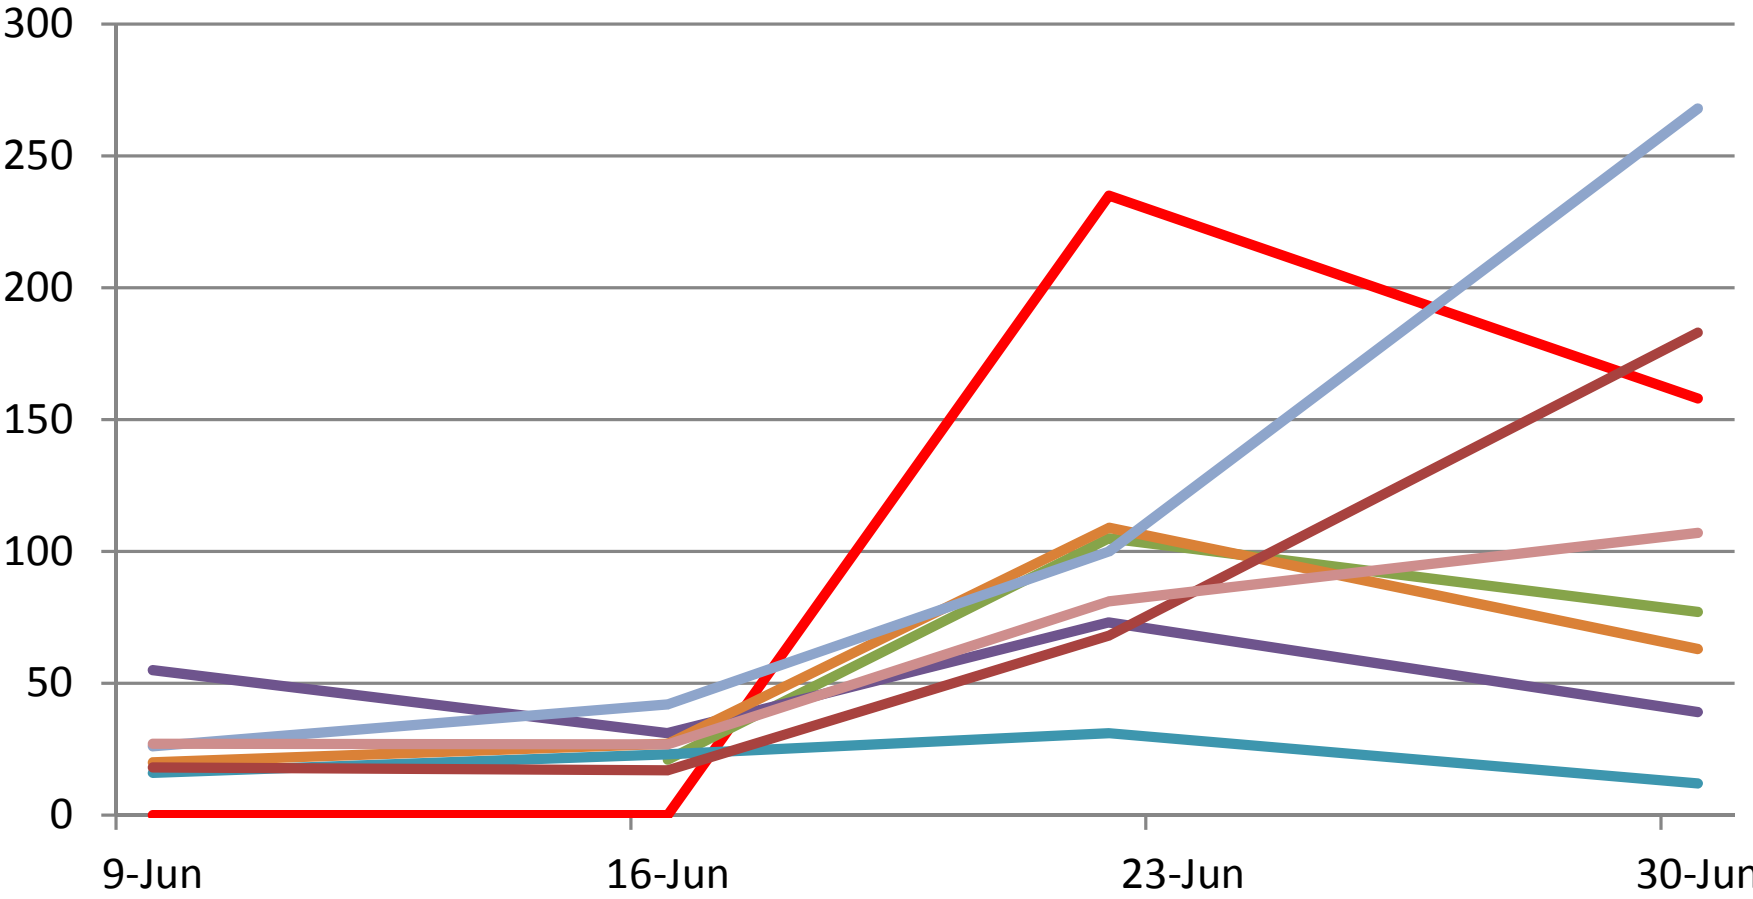

Early season Miscellaneous Aphids
1996 - 2001 vs Average with 2014

— 2014 — 1996 — 1997 — 1998
— 1999 — 2000 — 2001 — Average