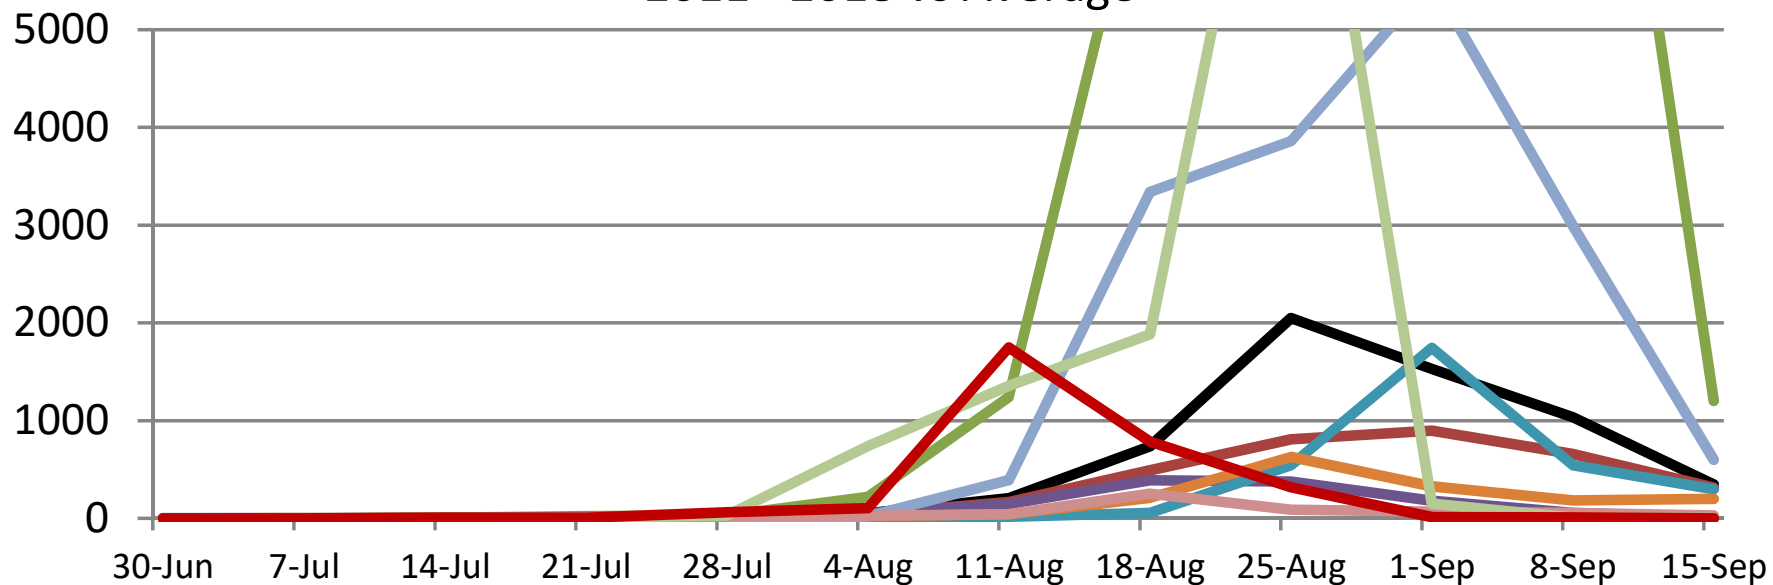

Green Peach Aphids

2011 - 2018 vs Average

— AVG — AVG w/o 2011 — 2011 — 2012 — 2013
— 2014 — 2015 — 2016 — 2017 — 2018